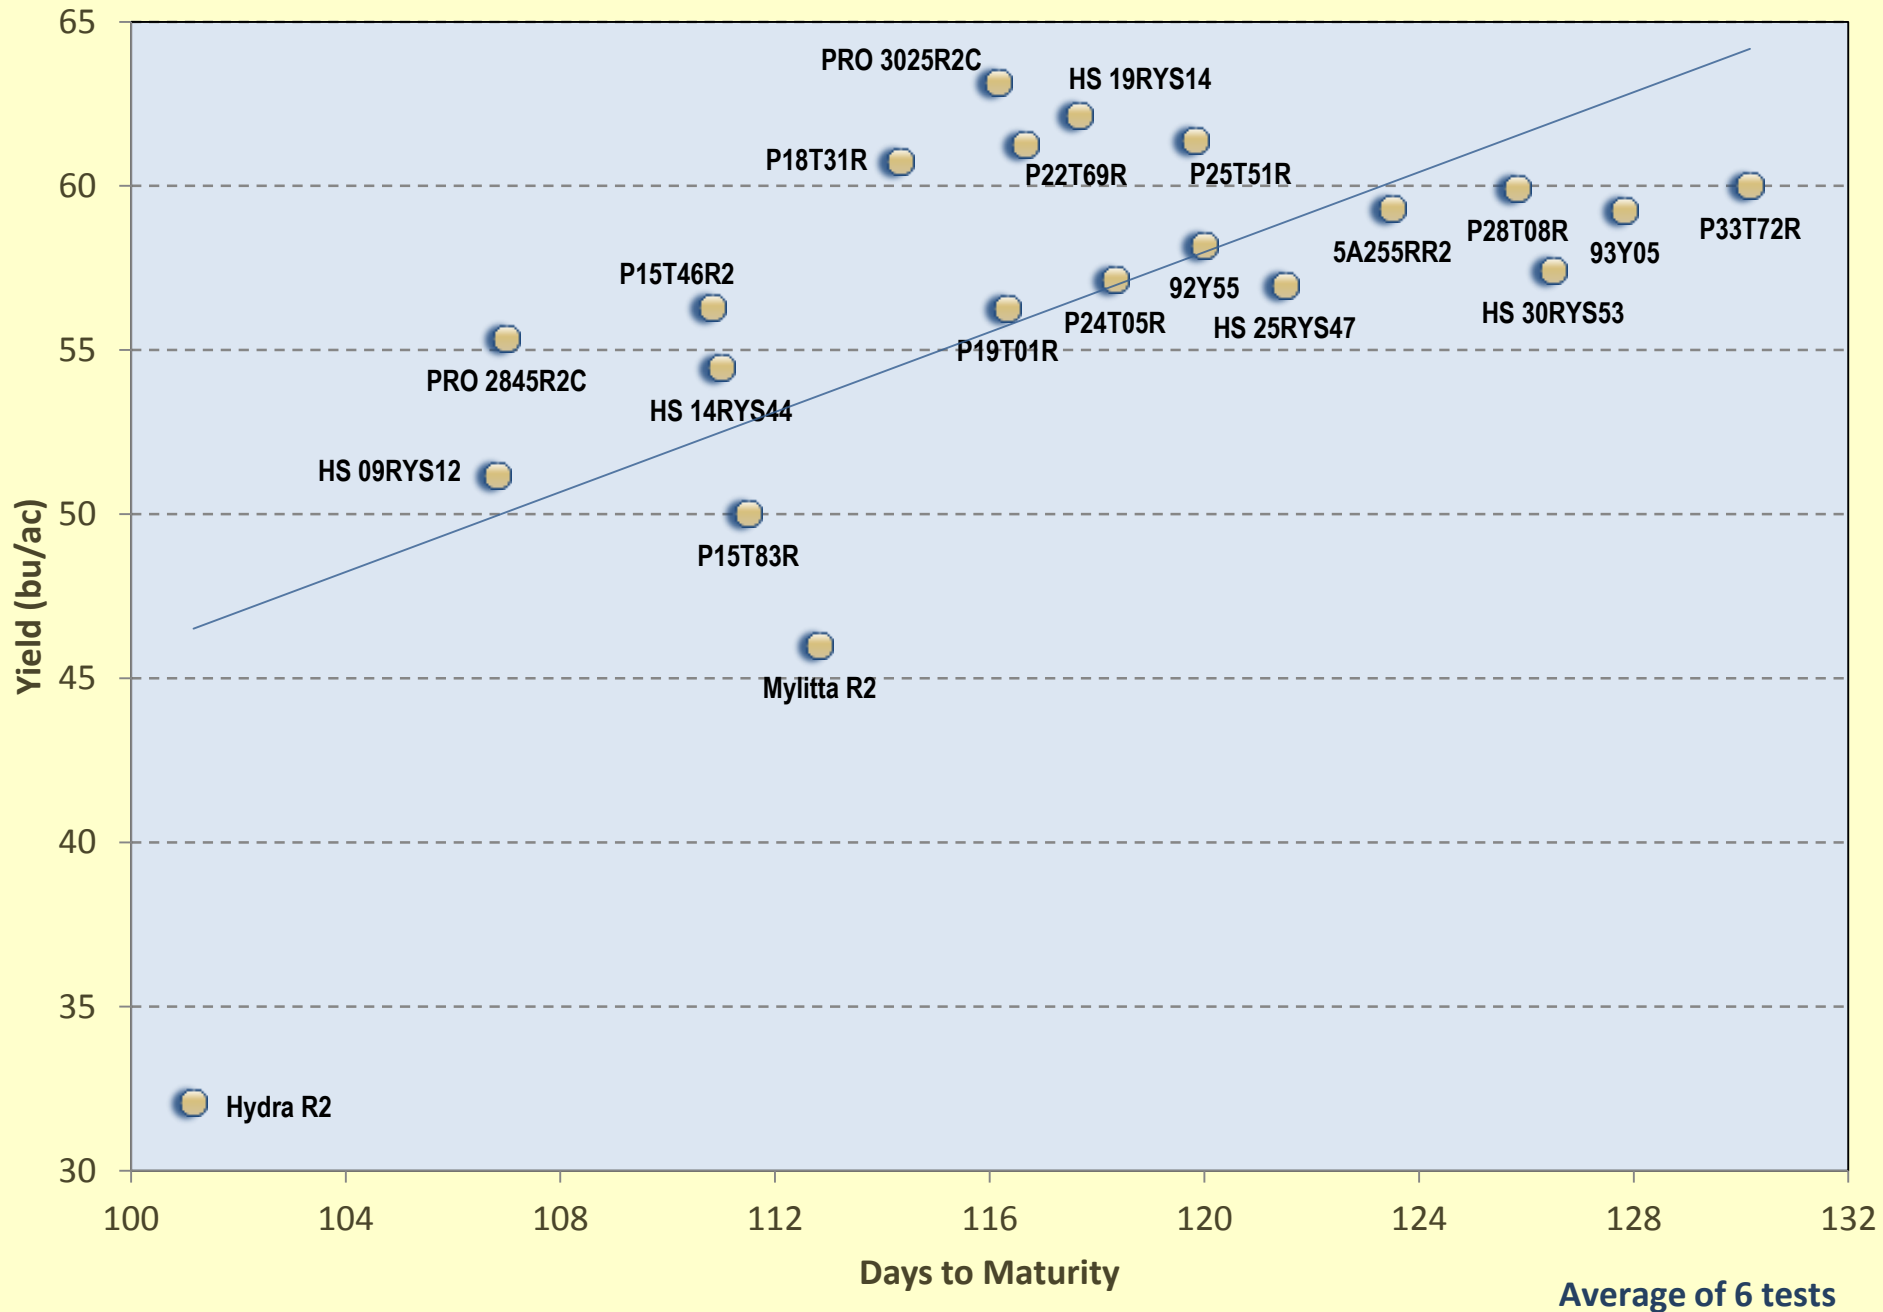

Ontario SCN Performance Tests, OSACC 2 Yr. RR Summary (2015-2016)

Ontario SCN Performance Tests, OSACC 3 Yr. RR Summary (2014-2016)

Ontario SCN Performance Tests, OSACC 2 Yr. Conventional Summary (2015-2016)

Ontario SCN Performance Tests, OSACC 3 Yr. Conventional Summary (2014-2016)