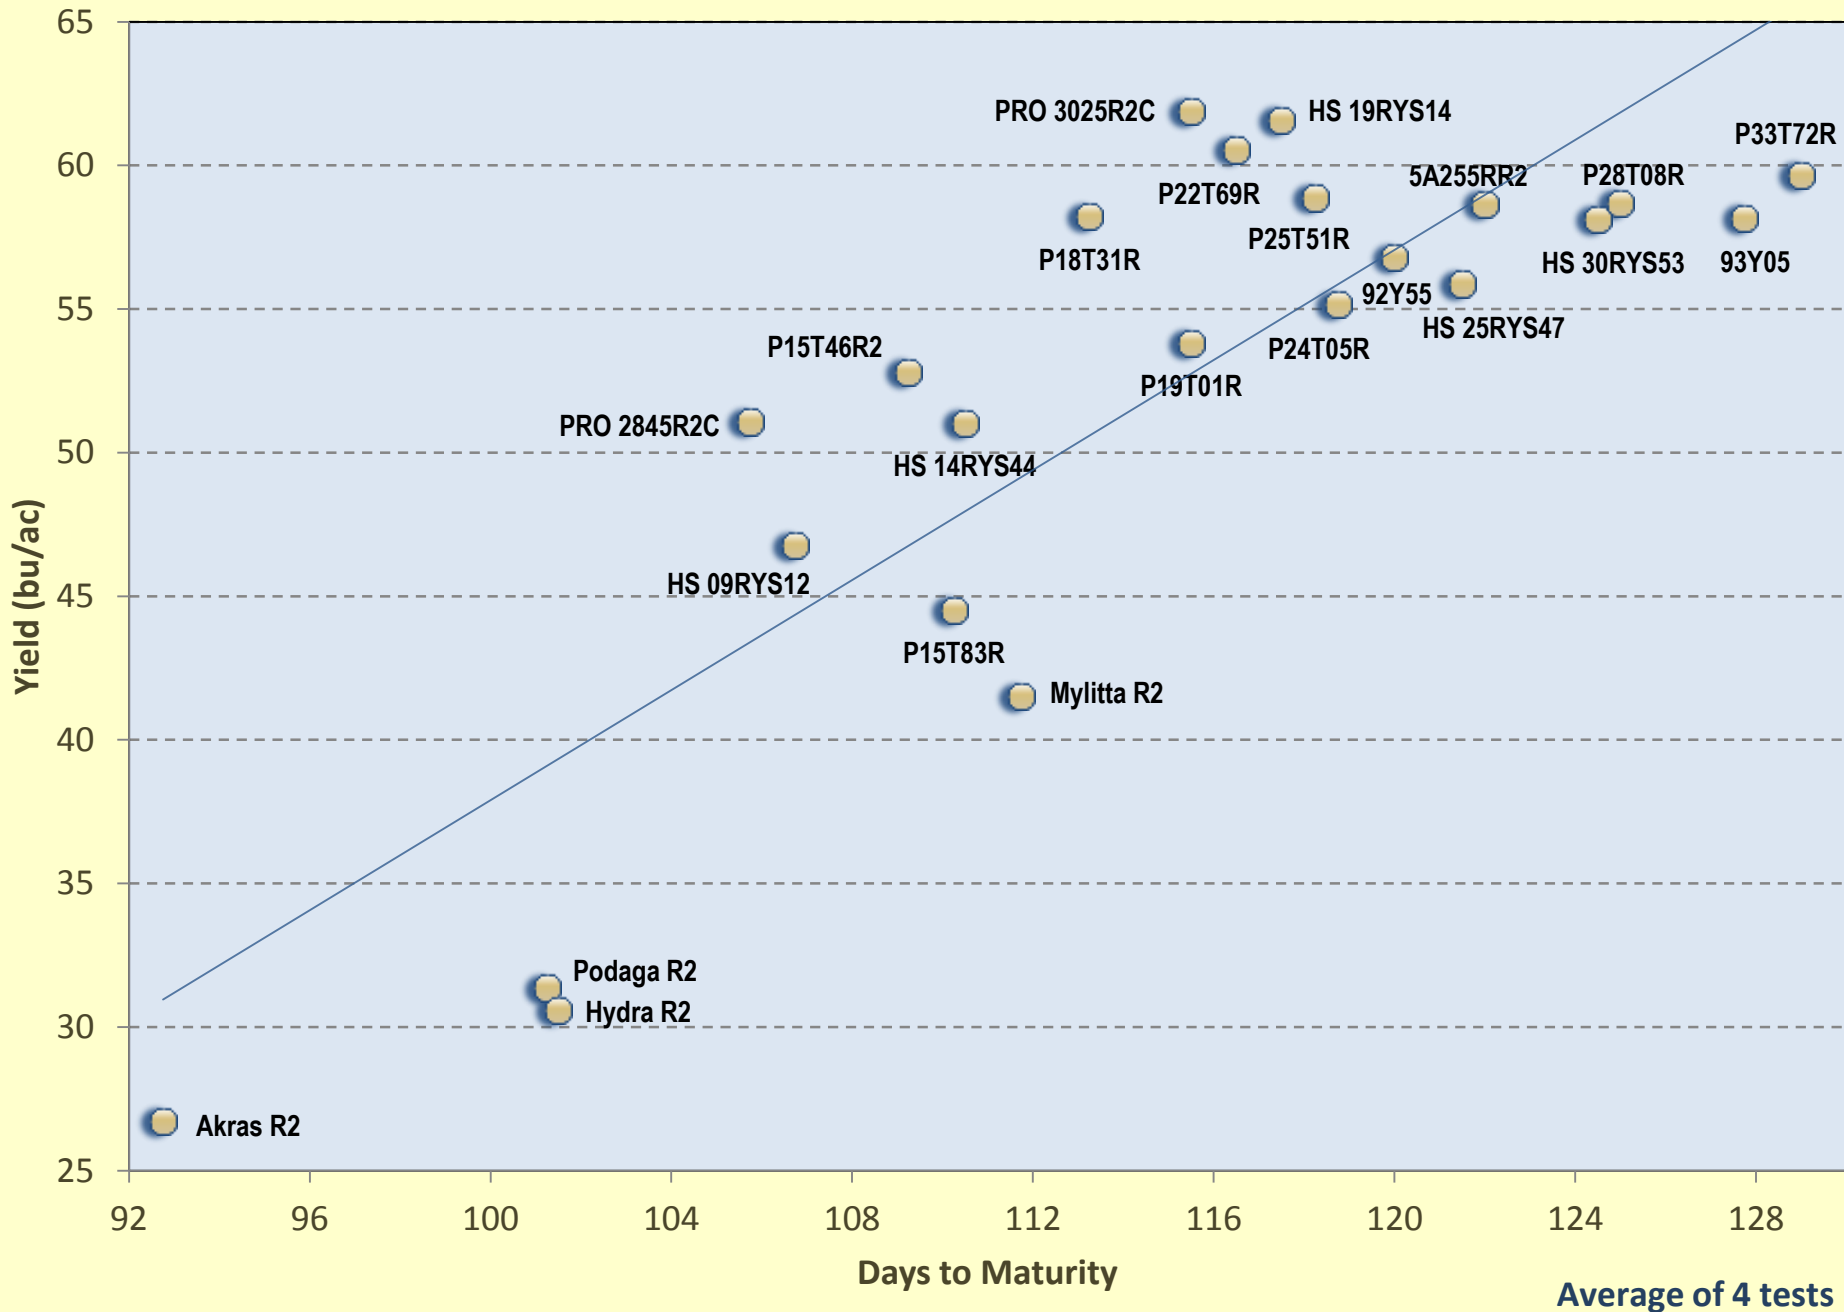

Ontario SCN Performance Tests, OSACC 2 Yr. RR Summary (2015-2016)

Ontario SCN Performance Tests, OSACC 3 Yr. RR Summary (2014-2016)

Ontario SCN Performance Tests, OSACC 2 Yr. Conventional Summary (2015-2016)

Ontario SCN Performance Tests, OSACC 3 Yr. Conventional Summary (2014-2016)