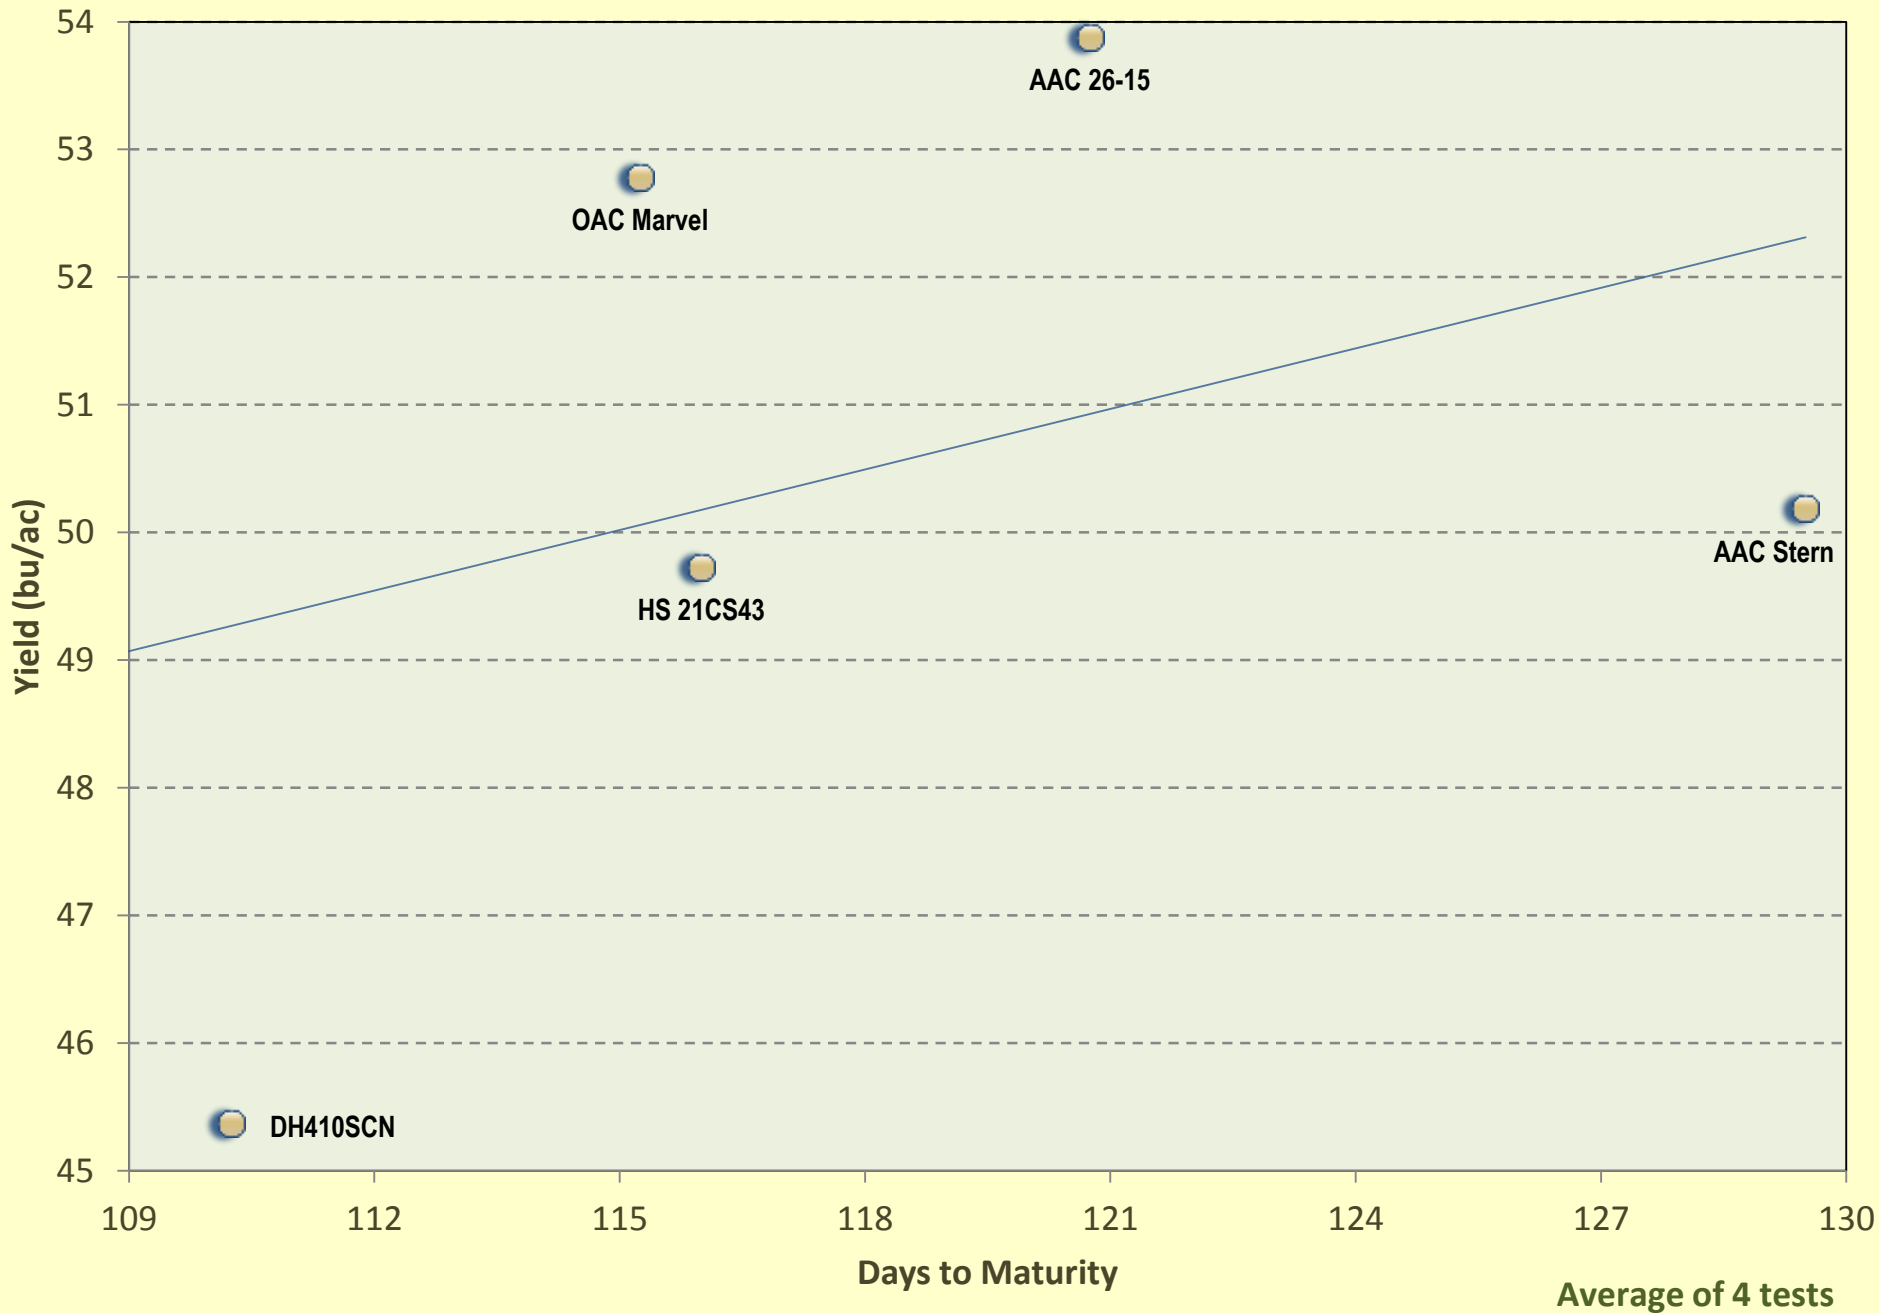

Ontario SCN Performance Tests, OSACC 2 Yr. RR Summary (2015-2016)

Ontario SCN Performance Tests, OSACC 3 Yr. RR Summary (2014-2016)

Ontario SCN Performance Tests, OSACC 2 Yr. Conventional Summary (2015-2016)

Ontario SCN Performance Tests, OSACC 3 Yr. Conventional Summary (2014-2016)